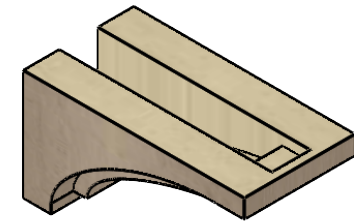

# ITEM NUMBER: CORU05X10X05RIVRCPR

5"W X 10"D X 5"H SERIES 3 WIDE RIVERA ROUGH CEDAR TIMBERTHANE FAUX WOOD CORBEL, PRIMED

**SIDE PROFILE**

**FRONT PROFILE**

**ISOMETRIC**

EKENA MILLWORK  
2300 WEST MAIN ST.  
CLARKSVILLE, TX 75426  
TOLL FREE: 866-607-0453  
WWW.EKENAMILLWORK.COM