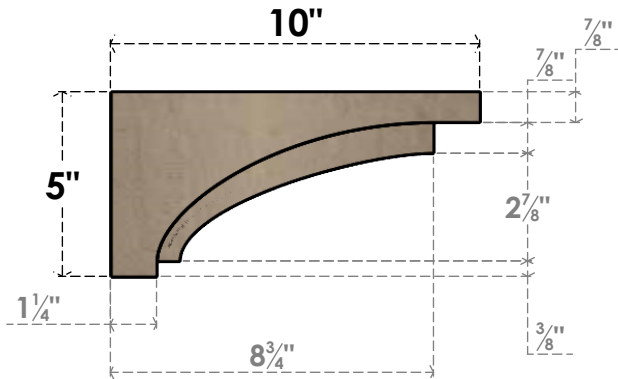

# ITEM NUMBER: CORU05X10X05RIVRCPR

5"W X 10"D X 5"H SERIES 3 WIDE RIVERA ROUGH CEDAR TIMBERTHANE FAUX WOOD CORBEL, PRIMED

**SIDE PROFILE**

**FRONT PROFILE**

**ISOMETRIC**

EKENA MILLWORK  
2300 WEST MAIN ST.  
CLARKSVILLE, TX 75426  
TOLL FREE: 866-607-0453  
WWW.EKENAMILLWORK.COM

NOTES

1. INSTALLATION TO BE COMPLETED IN ACCORDANCE WITH MANUFACTURER'S SPECIFICATIONS.
2. DRAWING MAY NOT BE TO SCALE
3. THIS DRAWING IS INTENDED FOR DESIGN AND PLANNING PURPOSES ONLY.
4. ALL INFORMATION CONTAINED HEREIN WAS CURRENT AT THE TIME OF DEVELOPMENT BUT MUST BE REVIEWED AND APPROVED BY THE PRODUCT MANUFACTURER TO BE CONSIDERED ACCURATE.
5. TIMBERTHANE ARCHITECTURAL PRODUCTS ARE MADE FROM HIGH DENSITY URETHANE AND COME FACTORY PRIMED