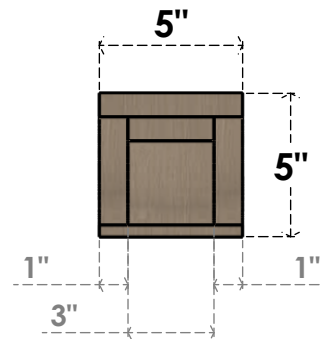

# ITEM NUMBER: CORU05X10X05RIVRCPR

5"W X 10"D X 5"H SERIES 3 WIDE RIVERA ROUGH CEDAR TIMBERTHANE FAUX WOOD CORBEL, PRIMED

**SIDE PROFILE**

**FRONT PROFILE**

**ISOMETRIC**

EKENA MILLWORK  
2300 WEST MAIN ST.  
CLARKSVILLE, TX 75426  
TOLL FREE: 866-607-0453  
WWW.EKENAMILLWORK.COM

NOTES

1. INSTALLATION TO BE COMPLETED IN ACCORDANCE WITH MANUFACTURER'S SPECIFICATIONS.
2. DRAWING MAY NOT BE TO SCALE
3. THIS DRAWING IS INTENDED FOR DESIGN AND PLANNING PURPOSES ONLY.
4. ALL INFORMATION CONTAINED HEREIN WAS CURRENT AT THE TIME OF DEVELOPMENT BUT MUST BE REVIEWED AND APPROVED BY THE PRODUCT MANUFACTURER TO BE CONSIDERED ACCURATE.
5. TIMBERTHANE ARCHITECTURAL PRODUCTS ARE MADE FROM HIGH DENSITY URETHANE AND COME FACTORY PRIMED